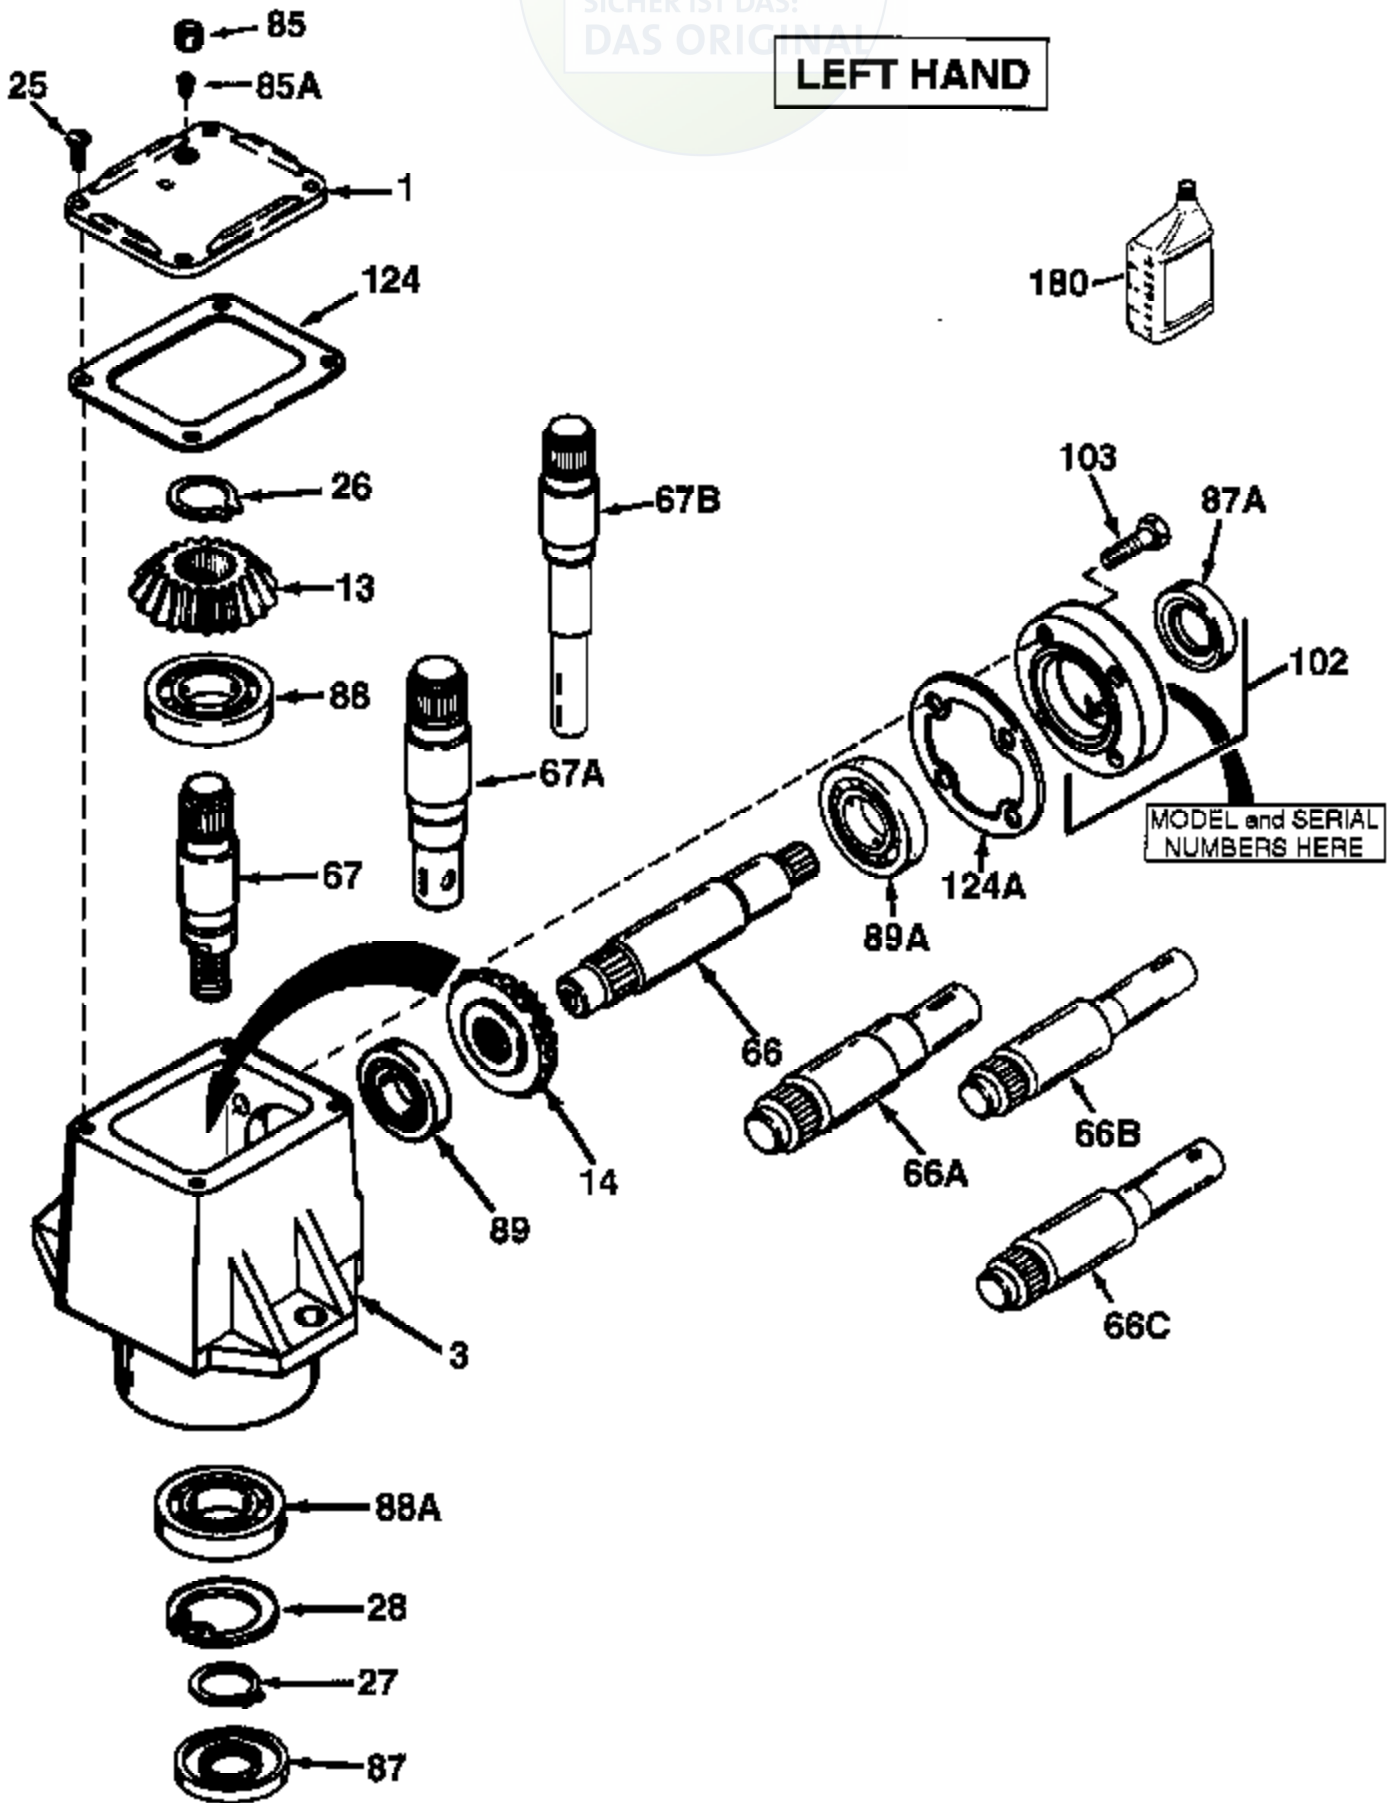

JOIST

SICHER IST DAS:
DAS ORIGINAL

LEFT HAND

Ref #	Part Number	Qty	Description
1	772067	1	Cover
3	770093A	1	T-Drive Housing
13	778348	1	Bevel Gear (15 teeth-steel)
14	778347	1	Bevel Gear (18 teeth-steel)
25	792025	4	Screw, 10-24 x 1/2"
26	788018	1	Retaining Ring
27	788019	1	Retaining Ring
28	792119	1	Retaining Ring
66	776072A	1	Input Shaft
67	776383	1	Output Shaft
85	792039	1	Pipe Plug, 1/8-27
87	788029A	1	Oil Seal 7/8"
87A	788031	2	Oil Seal 7/8"
88A	780034	2	Ball Bearing 7/8"
88	780034	2	Ball Bearing 7/8"
102	786029	2	Retainer Cap
103	792026	8	Bolt, 1/4-20 x 7/8"
124	788028	1	Gasket
124A	788030B	2	Retainer Gasket

1000-1600-065B Page 2 of 2
Peerless